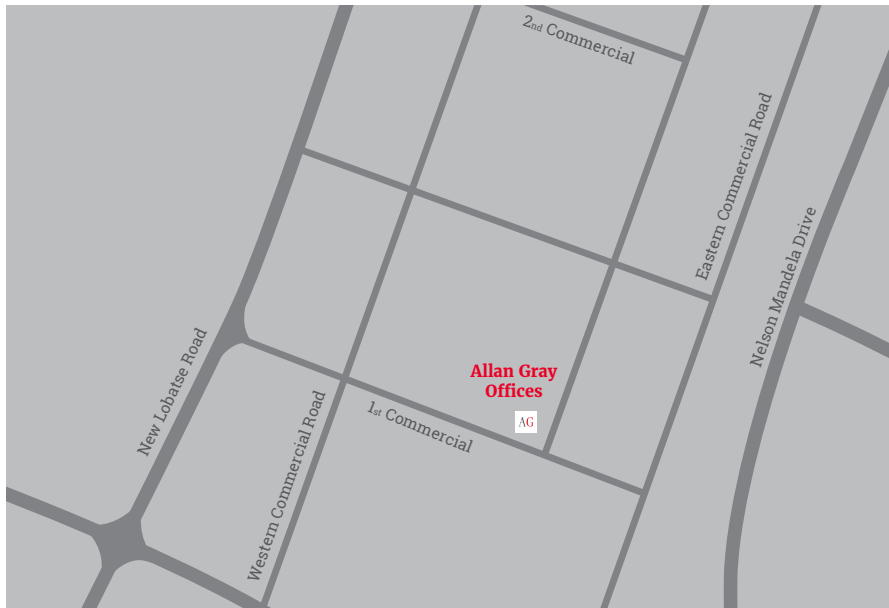

ALLAN GRAY OFFICES **GABORONE**

[Click here for directions](#)

Address 1st Commercial,
Gaborone, Botswana

GPS S 24° 39' 06.7"
E 25° 54' 14.8"

ALLAN GRAY
LONG-TERM INVESTING

Directions from Sir Seretse Khama International Airport:

- Head southeast toward Airport Road
- Turn right onto Airport Road
- Turn right onto A1
- At the roundabout, take the second exit and stay on A1
- At the traffic circle, take the first exit onto Willie Seboni
- Turn right onto New Lobatse Road
- Turn left into First Commercial Road
- Turn into Central Square
- Allan Gray is situated in the first building when driving up the ramp into the office park (2nd floor)