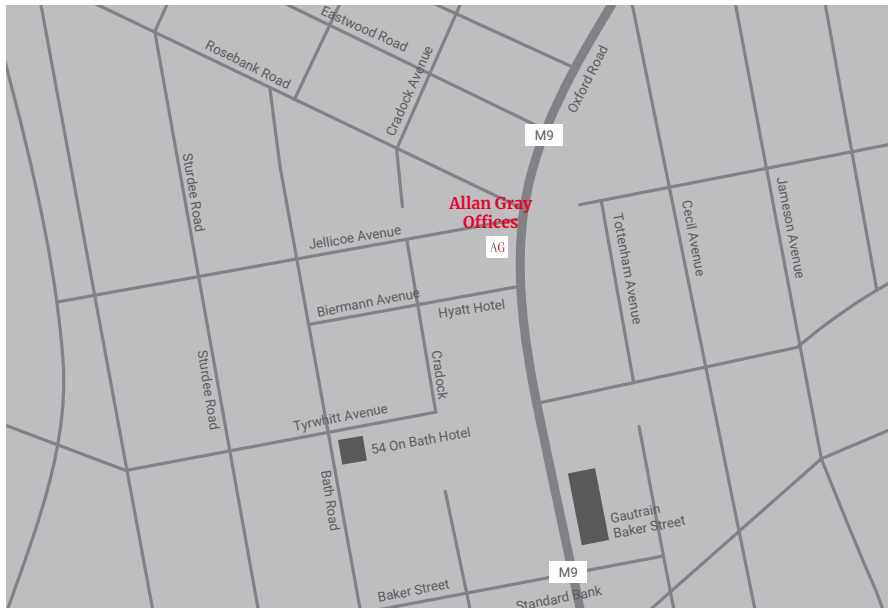

ALLAN GRAY OFFICES JOHANNESBURG

[Click here for directions](#)

Address Level 8, Oxford Corner,
32A Jellicoe Avenue
Rosebank, Johannesburg

GPS E 28° 2' 33.9540"
S 26° 8' 31.8120"

ALLAN GRAY

Directions from Street/Ground Level:

- Oxford Corner is situated opposite the Hyatt Hotel, within walking distance of the Rosebank Gautrain Station

Directions from OR Tambo International Airport:

- Take the R24 towards Johannesburg
- Take N3 North exit towards Pretoria and merge onto N3 North. Pass Linksfield, Modderfontein and London Roads
- Take the Malboro Drive/M60 offramp
- Turn left onto Malboro Drive/M60
- Take M1 South towards Johannesburg
- Travel south on the M1 and pass Grayston Drive/M40 exit
- Take the Corlett Drive exit and turn right onto Corlett Drive/M30
- Head west on Corlett Drive/M30 (pass Melrose Arch on your left, Wanderers Stadium on your right, Protea Hotel Wanderers on your left)
- At the end of the road turn left into Oxford Road/M9
- At the second traffic light turn right into Jellicoe Avenue. Oxford Corner is the first building on your left
- Once in the parking, follow the 'Visitor's Parking Bays' signs to the Ground Floor. Park in the designated Allan Gray 'Visitor's Parking Bays'
- As you enter the building, Allan Gray is on your left. To open the door, call our reception from the intercom